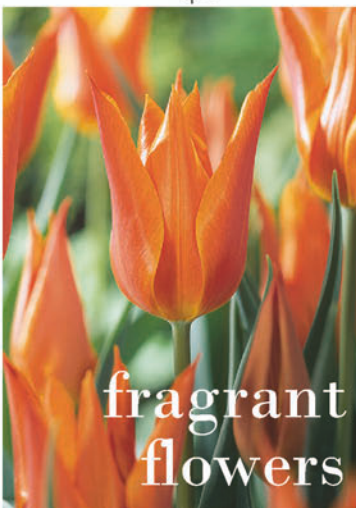

fragrant
flowers

Tulip Ballerina

Fragrant, vibrant orange lily flowers.
FT: April/May. FH: 55cm
WI212: 10 for £5.25