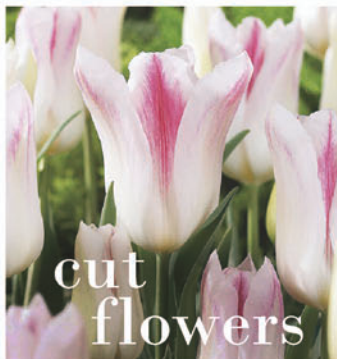

Tulip Holland Chic

White, soft pink blush. Cut flower.
FT: April. FH: 50cm
WI226: 10 for £5.25