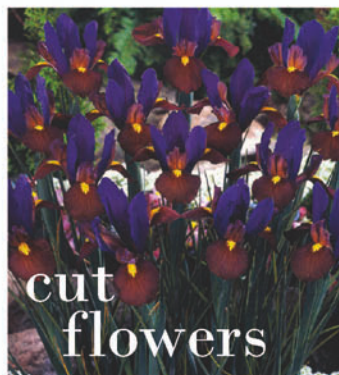

Iris Black Beauty
Almost black flowers with yellow eye.
FT: June. FH: 45cm
WI607: **15 for £4.25**