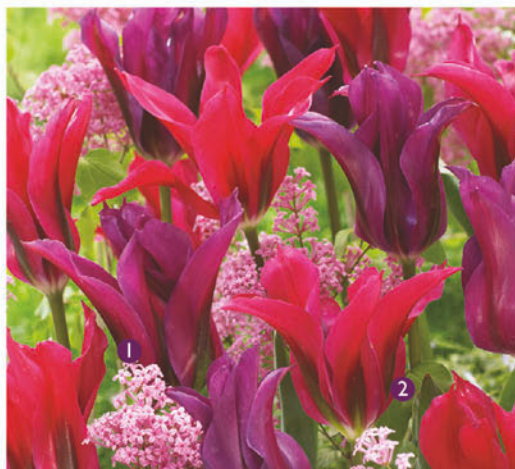

Dancing dolls blend

A combination pack of green-flamed lily flowered tulips.

1. **Tulip Purple Doll** FT: May. FH: 45cm
2. **Tulip Doll's Minuet** FT: May. FH: 55cm

WI219: 20 for £6.45